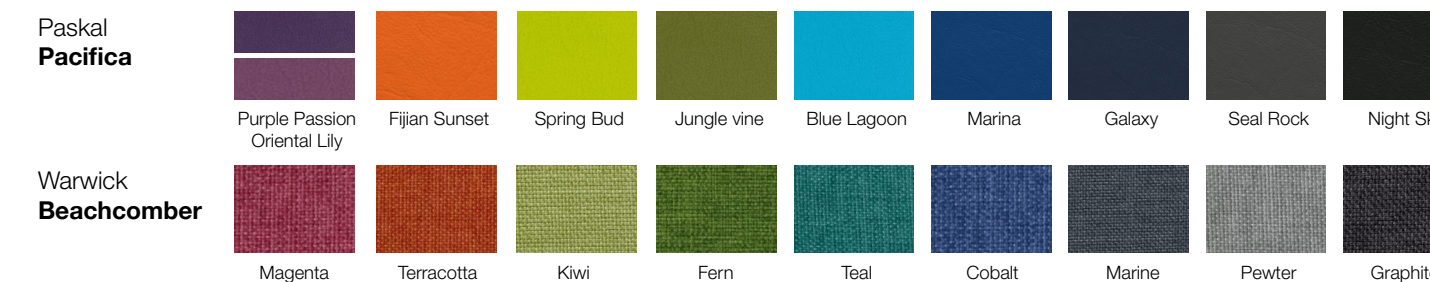

Features

- Traps work well as an individual alternative seating solution.
- Versatile shape to create a variety of configurations suitable for your specific learning modality.
- Available with no back or low short edge angled back or low long edge angled back for greater comfort.
- Trap Ottomans with backrest can be paired with Trap Sofas for a double-sided seating solution.
- High density foam padding for exceptional comfort.
- Comes with floor glides, castors upgrade available.
- Durable timber frame.
- Other fabrics may be available on request. Contact our sales staff to discuss.
- Made in New Zealand

Dimensions

Width	Depth	Seat Height	Overall Height
1500mm	635mm	430mm	720mm

Options

- Wide selection of upholstery options.

Colour Options

The colours shown have been reproduced to represent actual product colours as accurately as possible, however actual colours may vary. We recommend contacting your Sebel representative for a sample swatch for comparison prior to ordering.