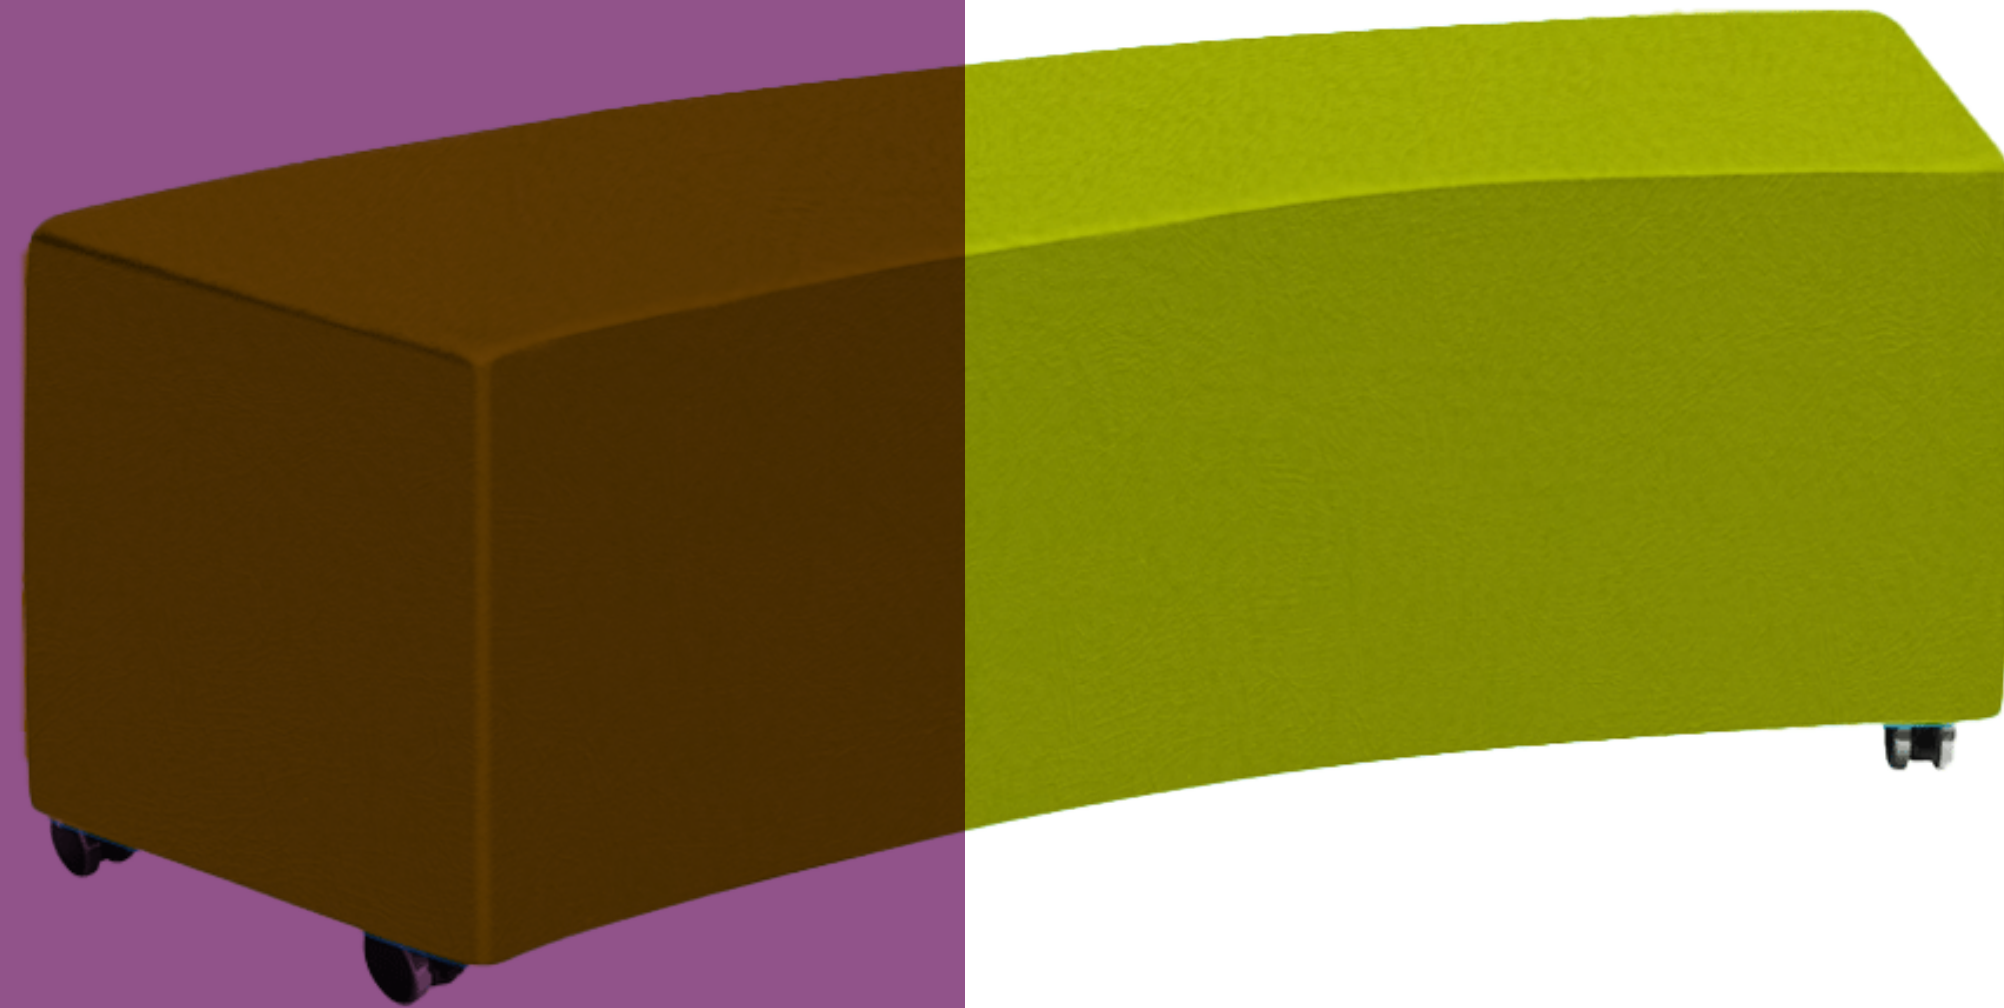

# Origin Clique Ottoman

## A versatile and modular piece

**The Origin Blocs are designed as a versatile and modular piece - from creating booth settings to using with tables or pairing with Origin Bloc Juniors for double sided seating.**

### Features

- The Clique Ottoman can be paired with Curves and Worms with a backrest for a double-sided seating solution.
- Comes with floor glides, castors upgrade available.
- High density foam padding for exceptional comfort.
- Durable timber frame.
- Other fabrics may be available on request. Contact our sales staff to discuss.
- Made in New Zealand.

### Dimensions

Width	Depth	Height
1444mm	450mm	430mm