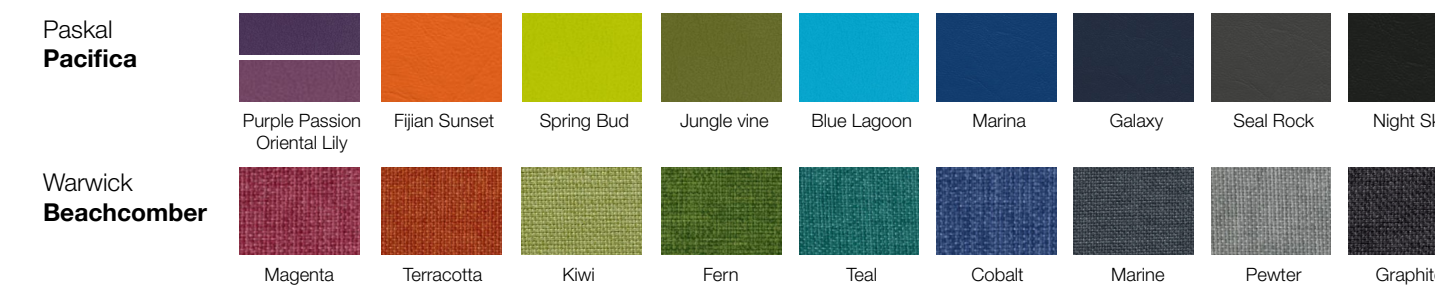

### Features

- The Clique Ottoman can be paired with Curves and Worms with a backrest for a double-sided seating solution.
- Comes with floor glides, castors upgrade available.
- High density foam padding for exceptional comfort.
- Durable timber frame.
- Other fabrics may be available on request. Contact our sales staff to discuss.
- Made in New Zealand.

### Colour Options

**The colours shown have been reproduced to represent actual product colours as accurately as possible, however actual colours may vary. We recommend contacting your Sebel representative for a sample swatch for comparison prior to ordering.**