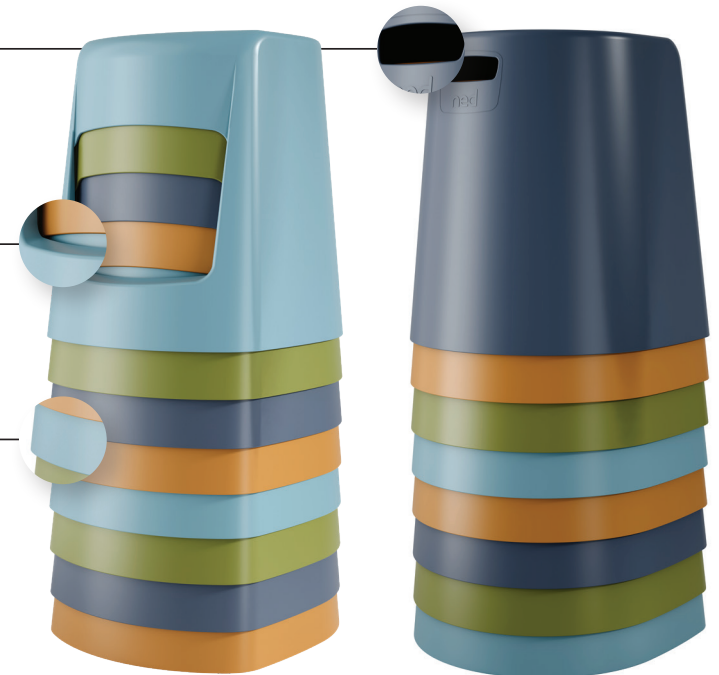

Ned Stool

Bringing fun and functionality into classrooms, the Ned Stool is the perfect companion for students. Not only is it robust and durable, but it's also lightweight and stackable – making it easy for students to move around the classroom, library or breakout space. This means that they can create spaces for individual time, small group learning or classroom reading time.

Tried and tested, the Ned Stool can handle the tough love from kids both indoors and outdoors. Ned is stacks of fun wherever and however kids learn. The stool is a trusted buddy that can go anywhere with students and teachers depending on the activities they're doing.

Ned is made from UV stabilised post-consumer recycled polypropylene.

Grab handle, allowing students and teachers to easily move the stool around the room

Footrail cut-out for students to sit comfortably

Lightweight materials making it easily **stackable**