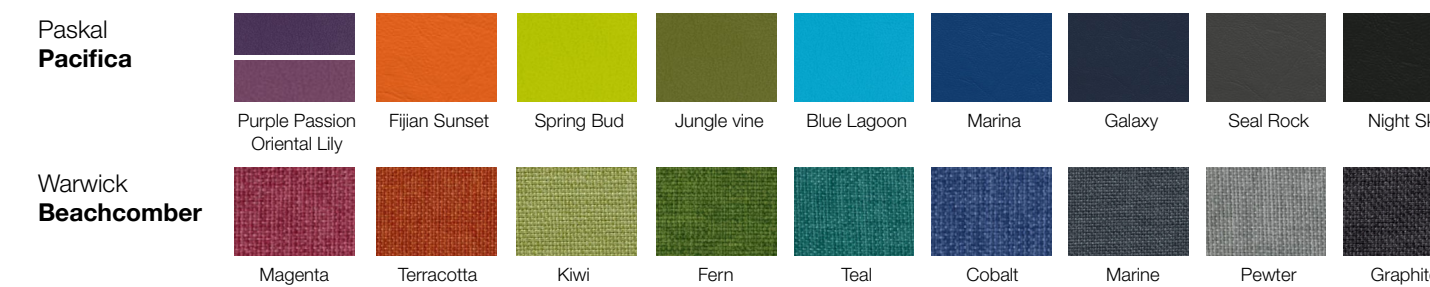

Features

- Astral Sofas work well as an individual alternative seating solution.
- Versatile shape to create a variety of configurations suitable for your specific learning modality.
- Available with angled low back for greater comfort.
- High density foam padding for exceptional comfort.
- Durable timber frame.
- Comes with floor glides, castors upgrade available.
- Other fabrics may be available on request. Contact our sales staff to discuss.
- Made in New Zealand.

Dimensions

Width	Depth	Seat Height	Overall Height
908mm	866mm	430mm	720mm

Options

- Wide selection of upholstery options.

Colour Options

The colours shown have been reproduced to represent actual product colours as accurately as possible, however actual colours may vary. We recommend contacting your Sebel representative for a sample swatch for comparison prior to ordering.