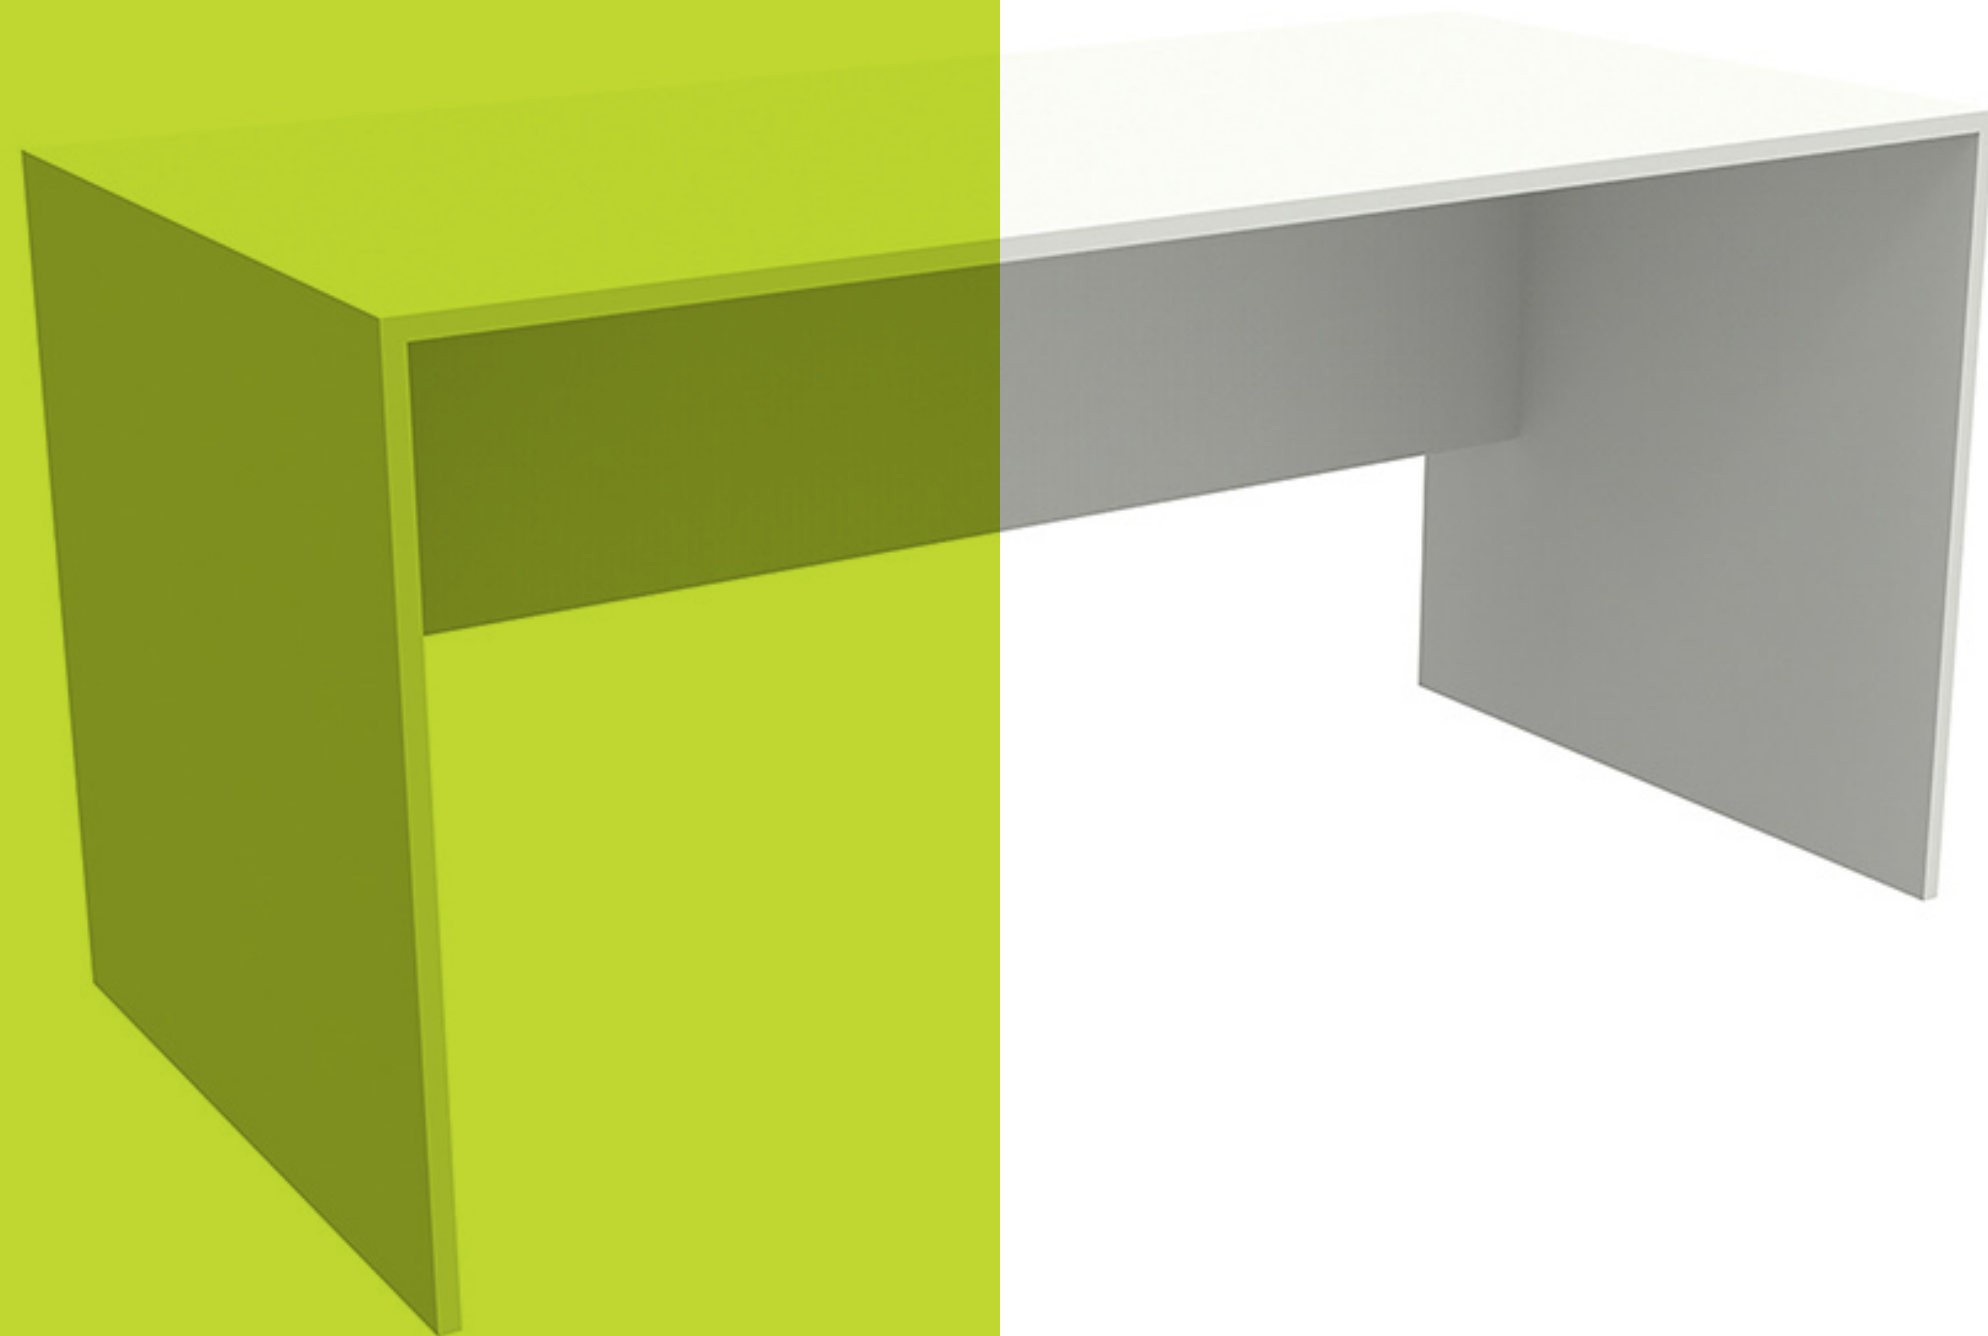

# Vertex Desk

## Sturdy, durable and easy to maintain

**The Vertex Desk is a versatile and practical solution designed for educational and administrative environments. Made in Australia with high-quality materials, this desk combines simplicity and functionality to meet the demands of schools, universities, and offices.**

Specifically designed to meet Admin and Office needs, the Vertex Desk pairs back with the Vertex Range of Cabinets, Credenzas, Bookcases and Tables to create complete staff and administrative fit outs.

### Features

- **Durable Tabletop:** Built with an 18mm core rigid edge tabletop with ABS edging, the Vertex Desk is built to endure the demands of a busy classroom.
- **Material & Finish:** Rigid Edge design in Polar White, offering a sleek and durable finish.
- **Modesty Panel:** Provides added privacy for users, perfect for classrooms or office spaces.
- **Versatile Sizing:** Choose between four generous sizes to suit your needs: 1500x750mm, 1500x900mm, 1800x750mm, 1800x900mm with a standard height of 720mm.
- Australian Made