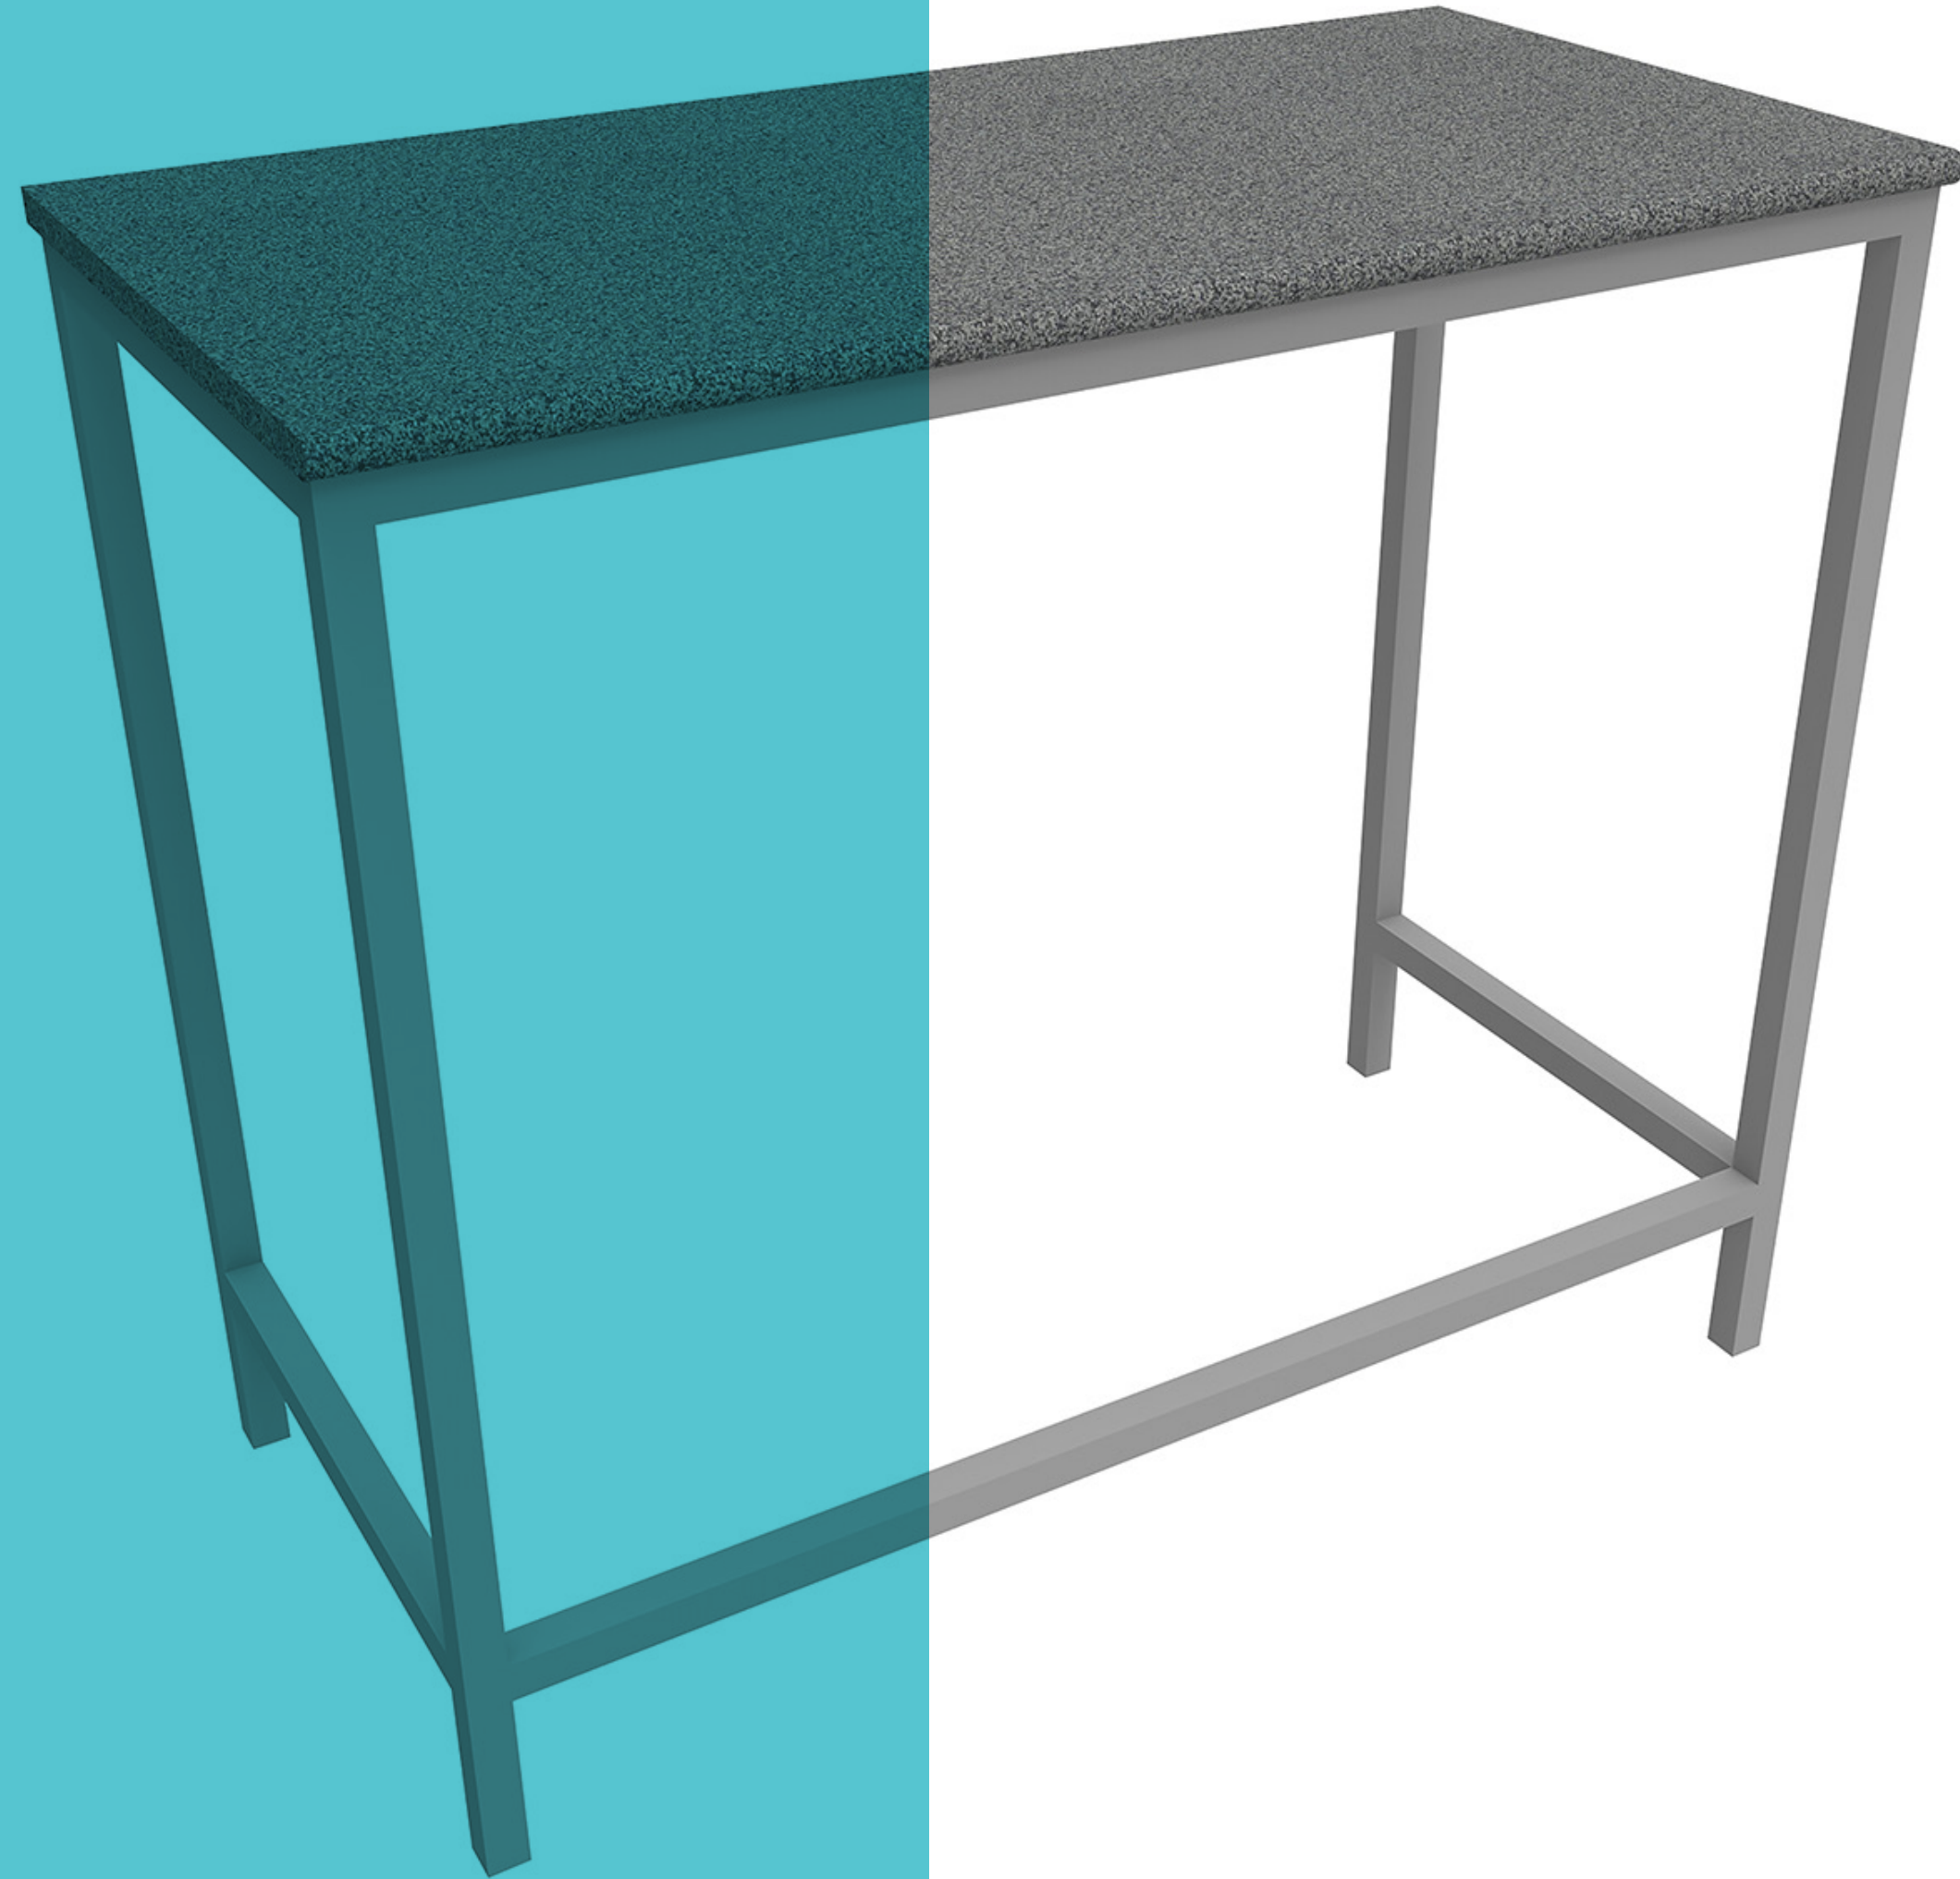

Lab Bench

Encourage collaboration with this versatile bench

Group people together around this versatile Lab Bench with high pressure laminate top. Perfect for collaboration and those who value flexibility, comfortably sit or stand at.

Upgrade your science classrooms with our newly designed Lab Bench, crafted specifically to meet the needs of senior students. This durable bench, with dimensions of 1200mm x 600mm and a height of 900mm, is the perfect addition to any school laboratory, providing a robust and reliable workspace for a variety of scientific experiments and practical lessons.

Features

- **High-Quality Surface:** The bench features an HPL (High-Pressure Laminate) top with rolled edges on the two long sides, ensuring a smooth, durable surface that is resistant to chemicals, scratches, and easy to clean.
- **Sturdy Construction:** Built with a 32mm square leg frame design, the bench includes rails on three sides for added stability and strength, making it suitable for demanding laboratory environments.
- **Optimised Height:** Standing at 900mm high, this bench provides a comfortable working height for senior students, facilitating hands-on experiments and research.
- **Space Efficiency:** With its compact size yet generous working surface, the bench fits well in various lab settings, maximizing available space while offering ample room for conducting experiments and other scientific activities.
- **Safety First:** The rolled edges on the tabletop reduce the risk of injury, making this bench a safe choice for students to work on intricate and detailed tasks.
- **New Zealand Made.**

Dimensions

Style	Width	Depth	Height
Lab Bench	1200mm	600mm	900mm

Options

- High pressure self edge laminate.

Colour Options

High Pressure Laminate Colours

Edge Colour

(Matching top)