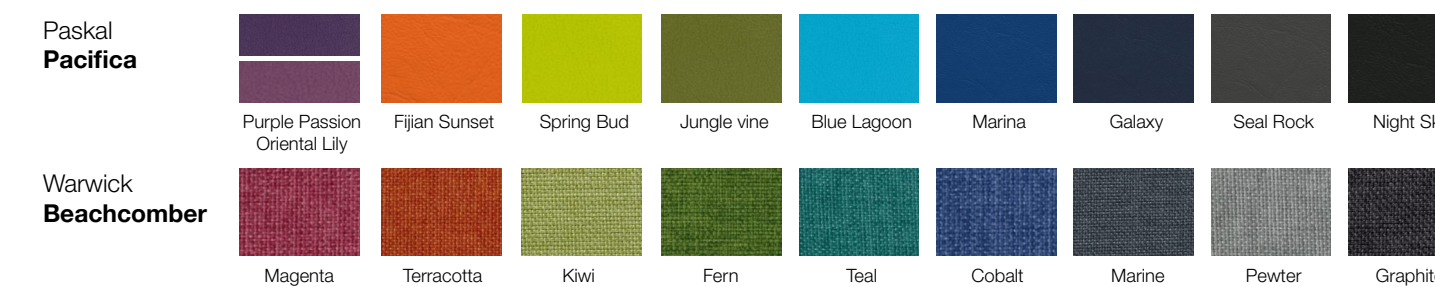

### Colour Options

The colours shown have been reproduced to represent actual product colours as accurately as possible, however actual colours may vary. We recommend contacting your Sebel representative for a sample swatch for comparison prior to ordering.