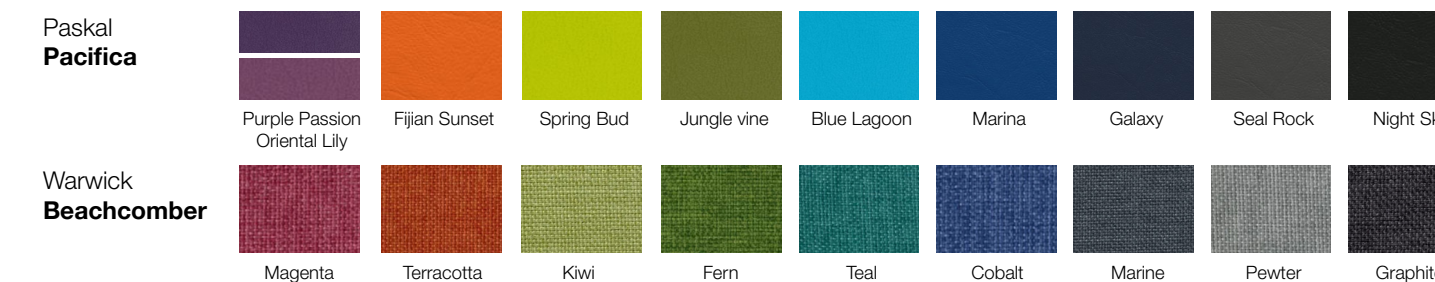

Create space-saving double sided seating options. Pair the Trap Low Back Sofa with the Trap Ottoman to create a clever double-sided seat!

Features

- Traps work well as an individual alternative seating solution.
- Versatile shape to create a variety of configurations suitable for your specific learning modality.
- Available with no back or low short edge angled back or low long edge angled back for greater comfort.
- Trap Ottomans with backrest can be paired with Trap Sofas for a double-sided seating solution.
- High density foam padding for exceptional comfort.
- Comes with floor glides, castors upgrade available.
- Durable timber frame.
- Other fabrics may be available on request. Contact our sales staff to discuss.
- Made in New Zealand

Dimensions

Width	Depth	Height
1500mm	635mm	430mm

Options

- Wide selection of upholstery options.

Colour Options

The colours shown have been reproduced to represent actual product colours as accurately as possible, however actual colours may vary. We recommend contacting your Sebel representative for a sample swatch for comparison prior to ordering.