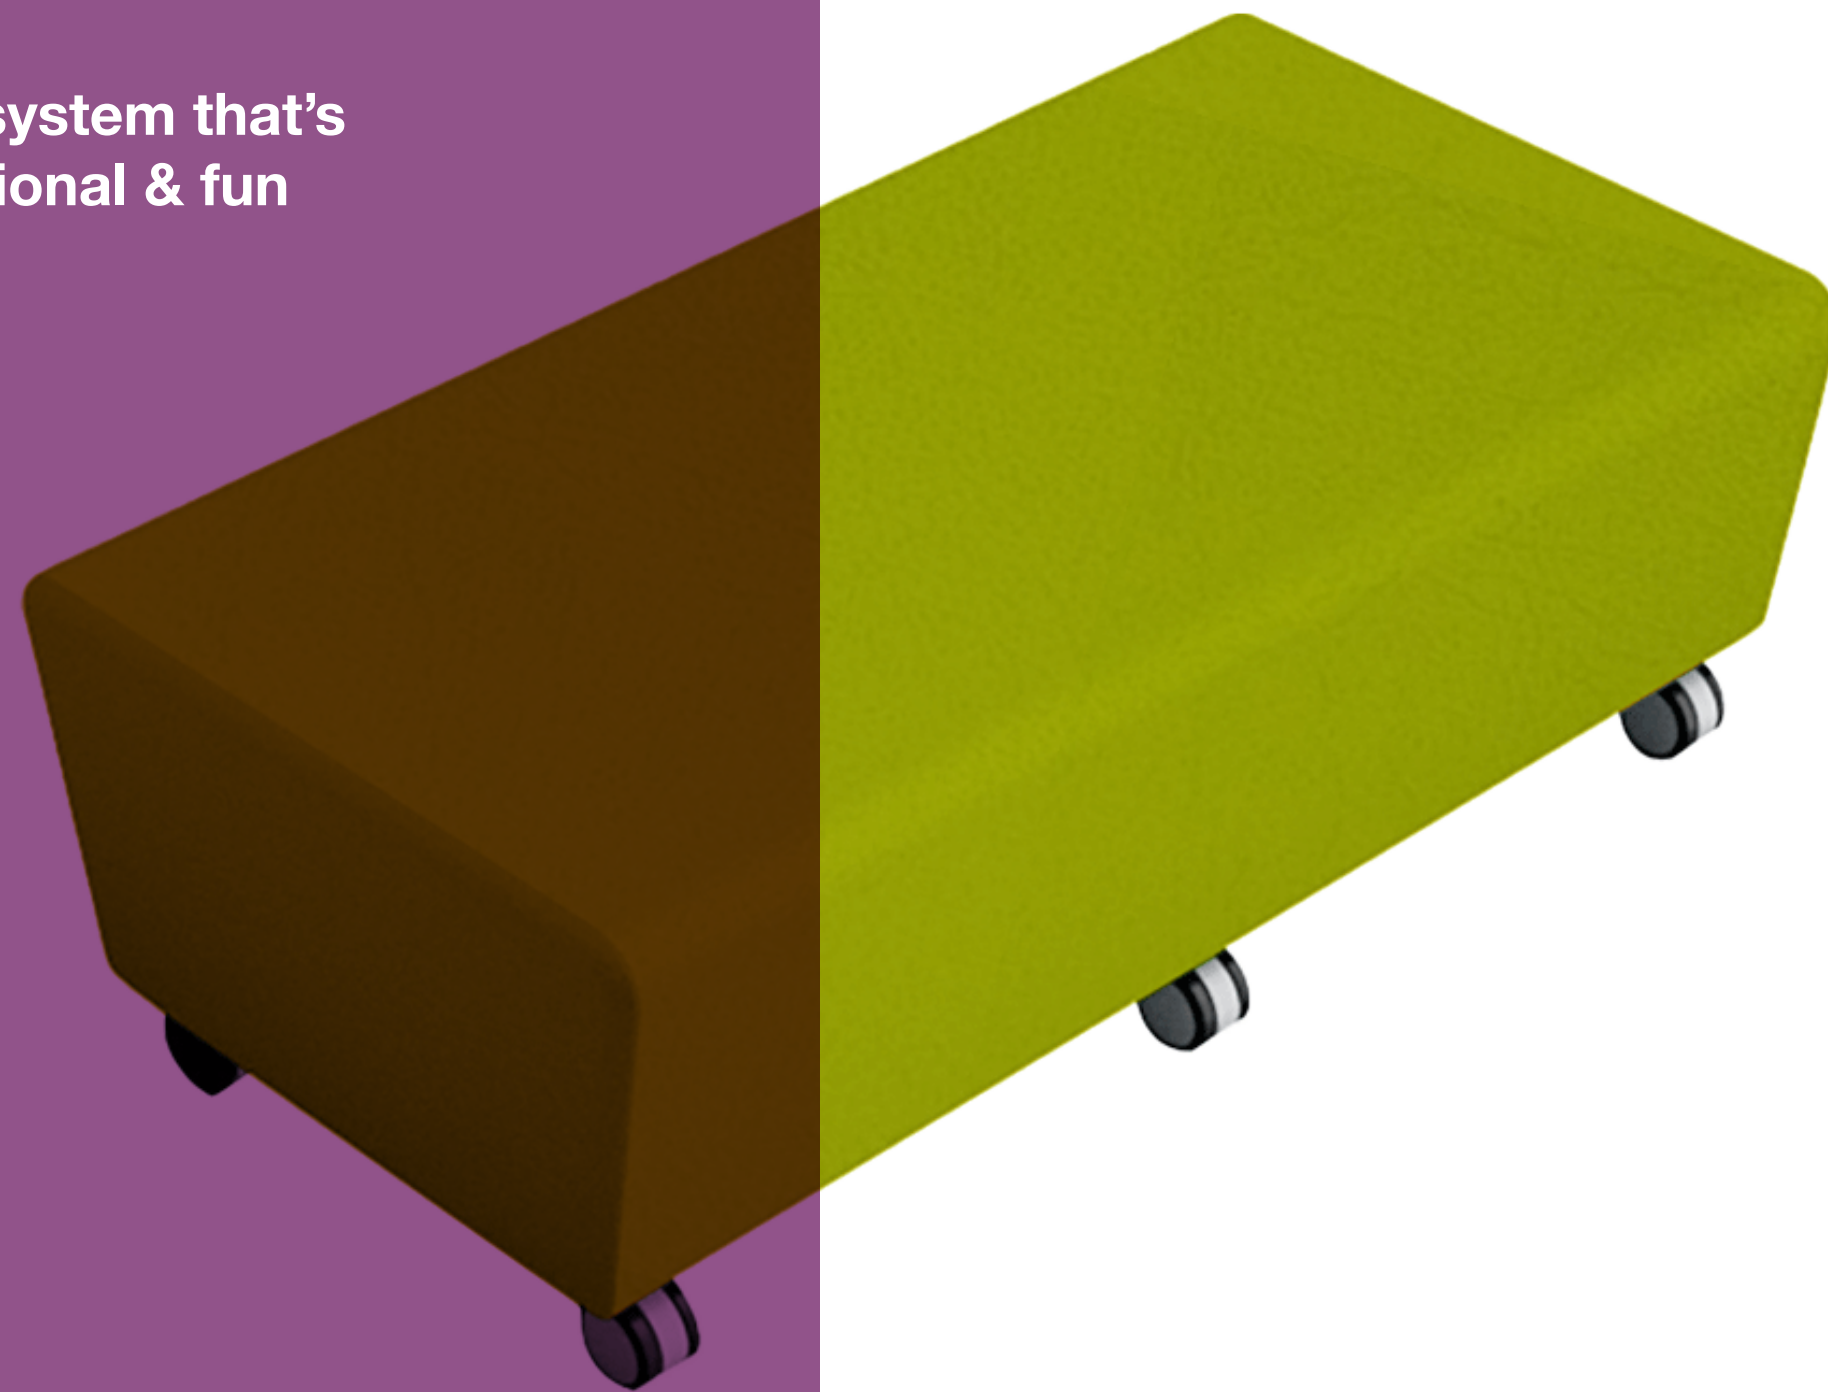

Smart Softies™ Bloc Ottoman & Lounges

Super smart system that's flexible, functional & fun

Sebel™

Transform empty hallways into purposeful waiting areas

Our Bloc Ottomans and Lounges can integrate perfectly within a classroom and allow smaller breakout spaces for collaboration.

The Bloc Ottomans are designed to sit against the Bloc Backer to create a double sided seating solution. The choice is yours with this versatile and modular piece - from creating booth settings by pairing two Bloc Lounges with a classroom table, or transform empty hallways into purposeful waiting areas.

Features

- Available in two widths; 1200mm or 1800mm.
- Also available in Low Back or High Back Lounge options.
- Smart Softies™ Bloc Ottomans and Lounges can be paired with the Smart Softies™ Bloc Backer to provide double-sided seating solutions.
- Structure is built with Sebel patented Eco-Struts made from 100% recycled polypropylene and manufactured in Australia, creating sturdy yet light-weight pieces.
- Base heel relief for a sleeker look and less scuffing.
- Bloc Lounges feature an angled backrest for greater comfort, superior ergonomics and support.
- Completed with high quality dual-density foam padding, CNC cut timber panels, strong Eco-Struts and heavy-duty castors.
- Easily configure into numerous collaborative and individual settings with heavy-duty castors with rear locking brakes for easy placement.

Dimensions

Style	Width	Depth	Seat Height	Overall Height
Bloc Ottoman	1200mm or 1800mm	500mm	430mm	430mm
Bloc Low Back Lounge				715mm
Bloc High Back Lounge				900mm

Options

- Wide selection of upholstery options.
- Seat backs are available in different textiles from the seat.
- Choose to add a back - Bloc Low Back Lounge, or Bloc High Back Lounge.